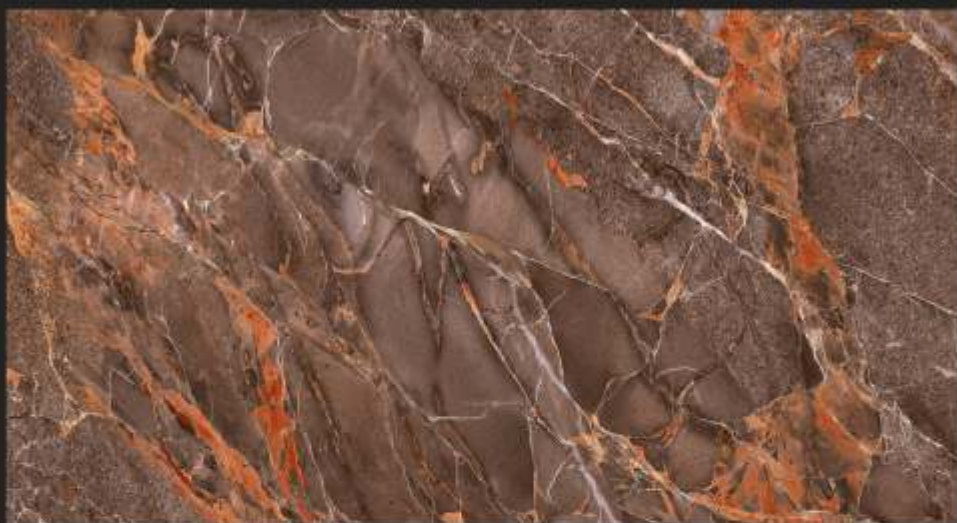

DIGITAL
WALL TILES
300 X 600 MM

GLOSSY
SERIES

DIGITAL
WALL TILES

300x600 mm

GLOSSY
SERIES

DIGITAL
WALL TILES

300x600 mm

20001-L